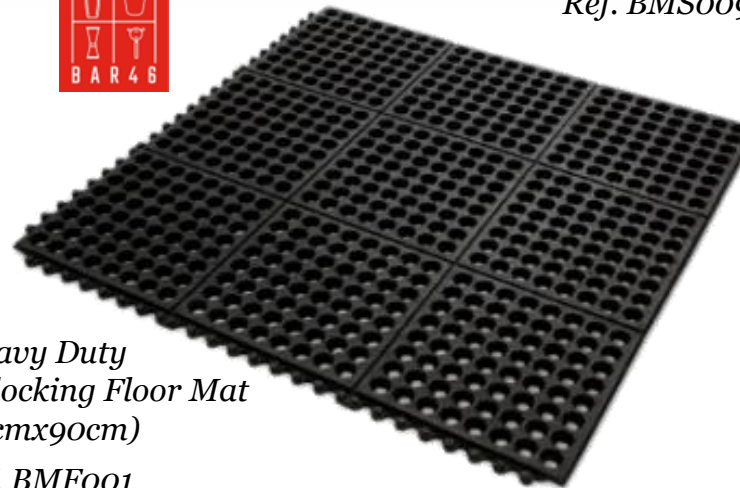

Heavy Duty Black Interlocking Floor Mat
(90cmx90cm)
Ref. BMF001