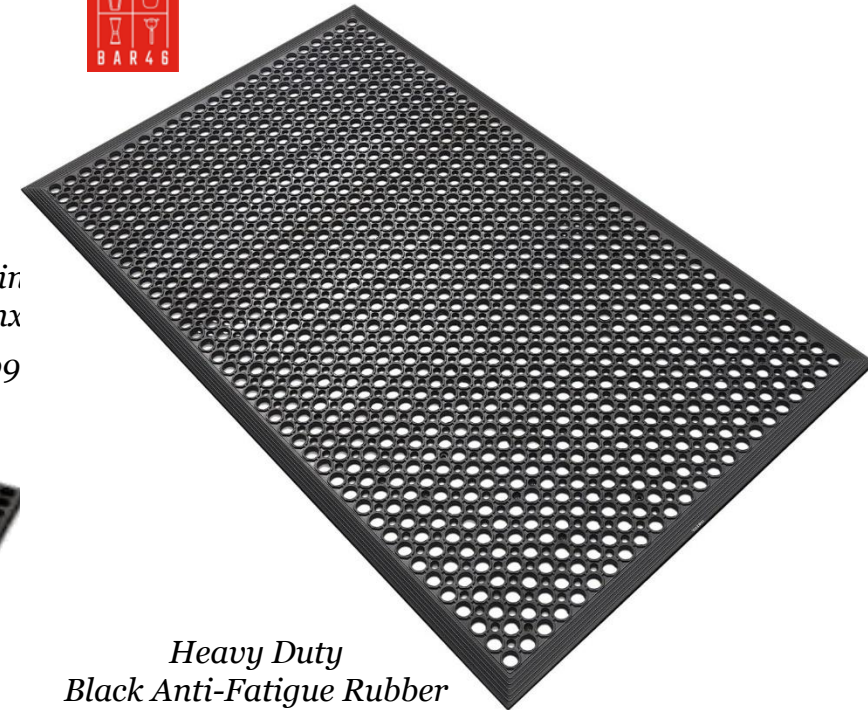

*Black Interlocking Bar Mat*  
(12"x12"/31cm x 31cm)  
Ref. BMS007

*Heavy Duty Black Interlocking Floor Mat*  
(90cmx90cm)  
Ref. BMF001

*Heavy Duty Black Anti-Fatigue Rubber Floor Mat with Bevel Edge*  
(90cmx150cm)  
Ref. BMF003