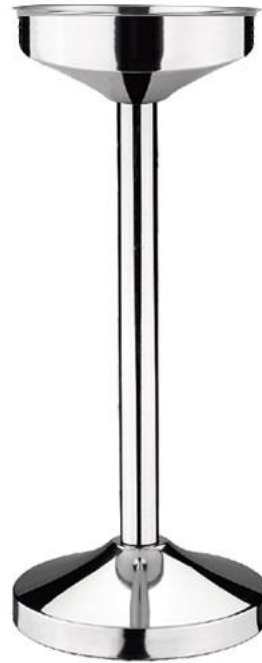

## Champagne / Punch Bowl

Item Code	Height	Edge Diameter
BTB010	7.5"/19cm	13.5"/34cm
BTB011	7.5"/19cm	14.2"/36cm
BTB022	1.5"/4cm	16"/40cm
BTB023	10.5"/26.5cm	16"/40cm

*Café de Paris  
Champagne/Punch  
Bowl  
Ref. BTB010*

*Café de Paris  
Hammered  
Champagne/Punch Bowl  
Ref. BTB011*

*Café de Paris  
Large Hammered  
Champagne/Punch Bowl  
Ref. BTB023*

*Café de Paris  
Large Hammered  
Bowl Cover  
Ref. BTB022*

*Riviera  
Stainless Steel Stand  
for Wine/Champagne Bucket  
H23.5"/59.5cm  
Ref. BTB028*