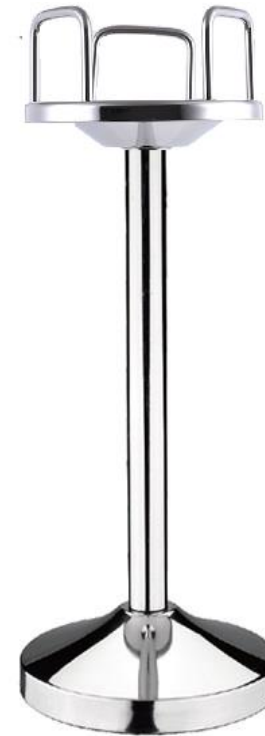

## Champagne / Punch Bowl

Item Code	Height	Edge Diameter
BTB010	7.5"/19cm	13.5"/34cm
BTB011	7.5"/19cm	14.2"/36cm
BTB022	1.5"/4cm	16"/40cm
BTB023	10.5"/26.5cm	16"/40cm

*Café de Paris  
Champagne/Punch  
Bowl  
Ref. BTB010*

*Café de Paris  
Hammered  
Champagne/Punch Bowl  
Ref. BTB011*

*Café de Paris  
Large Hammered  
Champagne/Punch Bowl  
Ref. BTB023*

*Café de Paris  
Large Hammered  
Bowl Cover  
Ref. BTB022*

*Riviera  
Stainless Steel Stand  
for Wine/Champagne Bucket  
H23.5"/59.5cm  
Ref. BTB028*

*Tulip  
Stainless Steel Stand  
for Wine Bucket  
H21"/55cm  
Ref. BTB029*

*Café de Paris  
Foldable Stand for  
Wine/Champagne Bucket  
H: 28"/71cm  
Ref. BTB015*

*Café de Paris  
Table Edge Wine Bucket Stand  
Ref. BTB020*