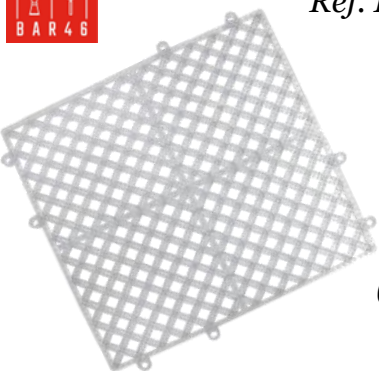

White Interlocking Bar Mat
(12"x12"/31cm x 31cm)
Ref. BMS011