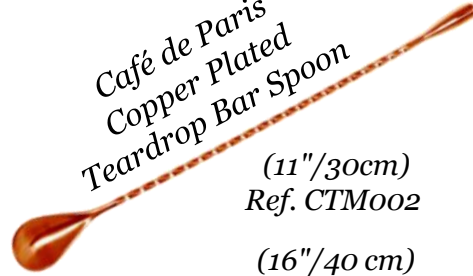

Café de Paris  
Stainless Steel  
Teardrop Bar Spoon

(11"/30cm)  
Ref. CTM001  
  
(16"/40 cm)  
Ref. CTM004

Café de Paris  
Copper Plated  
Teardrop Bar Spoon

(11"/30cm)  
Ref. CTM002  
  
(16"/40 cm)  
Ref. CTM005