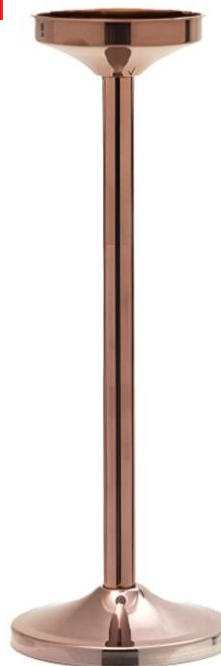

**Vendôme Ice Tong**  
3 holes  
(7.2"/18 cm)  
Ref. ITS021

**Vendôme Premium Ice Bucket**  
(H12.5cm, 1.25L)  
Ref. BTB025

**Café des Arts Premium Double Wall Ice Bucket with Lid**  
(H13cm, 1L)  
Ref. BTB024

**Vendôme Premium Double Wall Ice Bucket with Lid**  
(H12.5cm, 1.5L)  
Ref. BTB036

**Vendôme Premium Wine Bucket with Knobs**  
(H22.5cm, 5L)  
Ref. BTB007

**Vendôme Premium Double Wall Wine Bucket with Knobs**  
(H20cm, 4L)  
Ref. BTB006